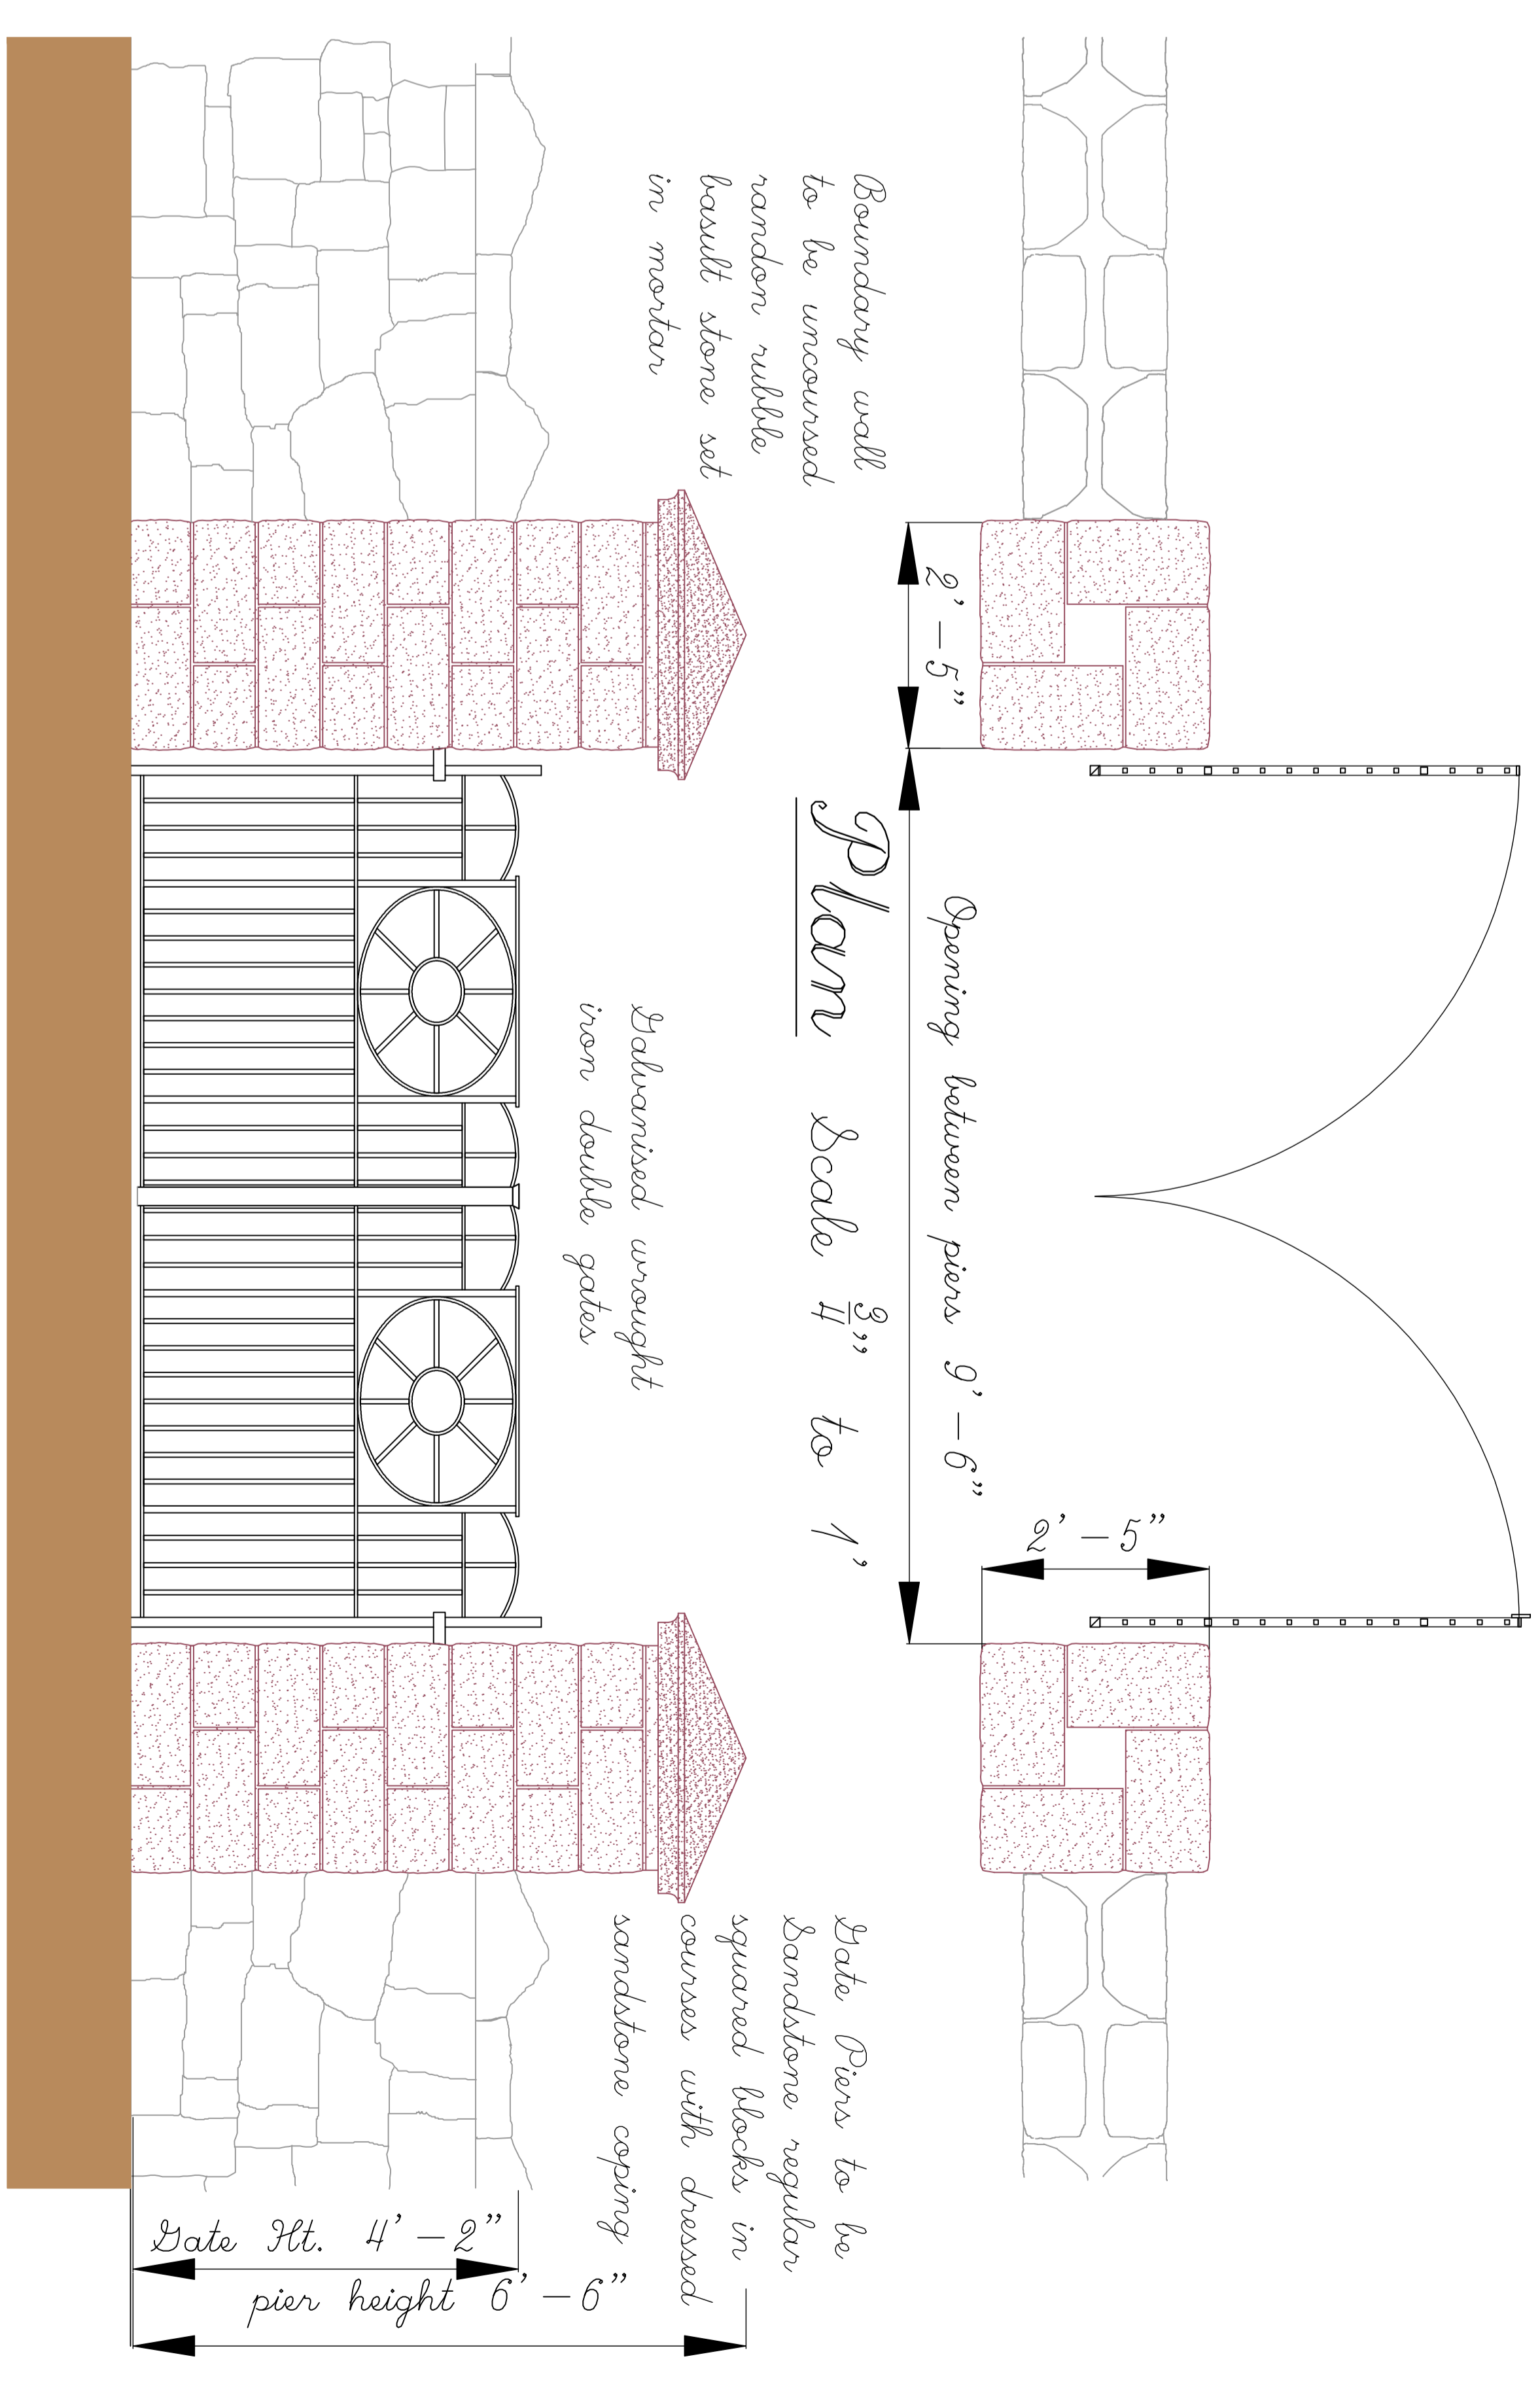

Cross Section scale 1/4" to 1'

Front Elevation scale 1/4" to 1'

Side Elevation scale 1/4" to 1'

Rear Elevation scale 1/4" to 1'

Side Elevation scale 1/4" to 1'

Floor Plan scale 1/4" to 1'

Session House

Church Road Graveyard Gate

scale 3/4" to 1'

Plaques polished white sandstone on white/green marble background with mahogany frame

Vestibule Memorial Plaques scale 1" to 1'

Church Gates Elevation scale 3/4" to 1'

Old Congregation Presbyterian Church, Randalstown