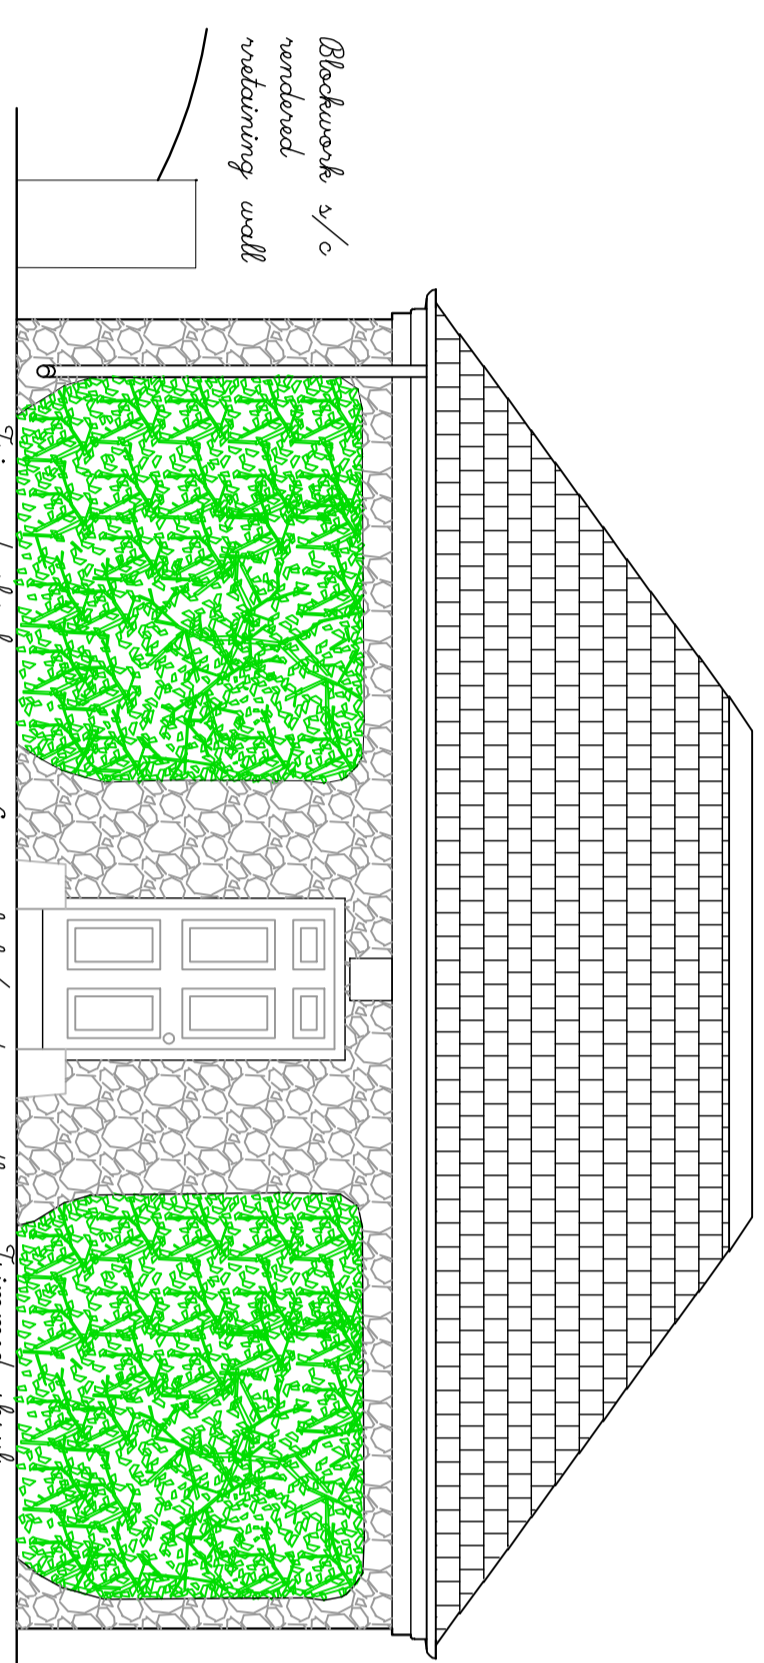

Cross Section scale 1/4" to 1'

Front Elevation scale 1/4" to 1'

Side Elevation scale 1/4" to 1'

Rear Elevation scale 1/4" to 1'

Side Elevation scale 1/4" to 1'

Floor Plan scale 1/4" to 1'

Session House

Church Road Graveyard Gate

scale 3/4" to 1'

Plaques polished white sandstone on white/green marble background with mahogany frame

Vestibule Memorial Plaques scale 1" to 1'

Church Gates Elevation scale 3/4" to 1'

Old Congregation Presbyterian Church, Randalstown