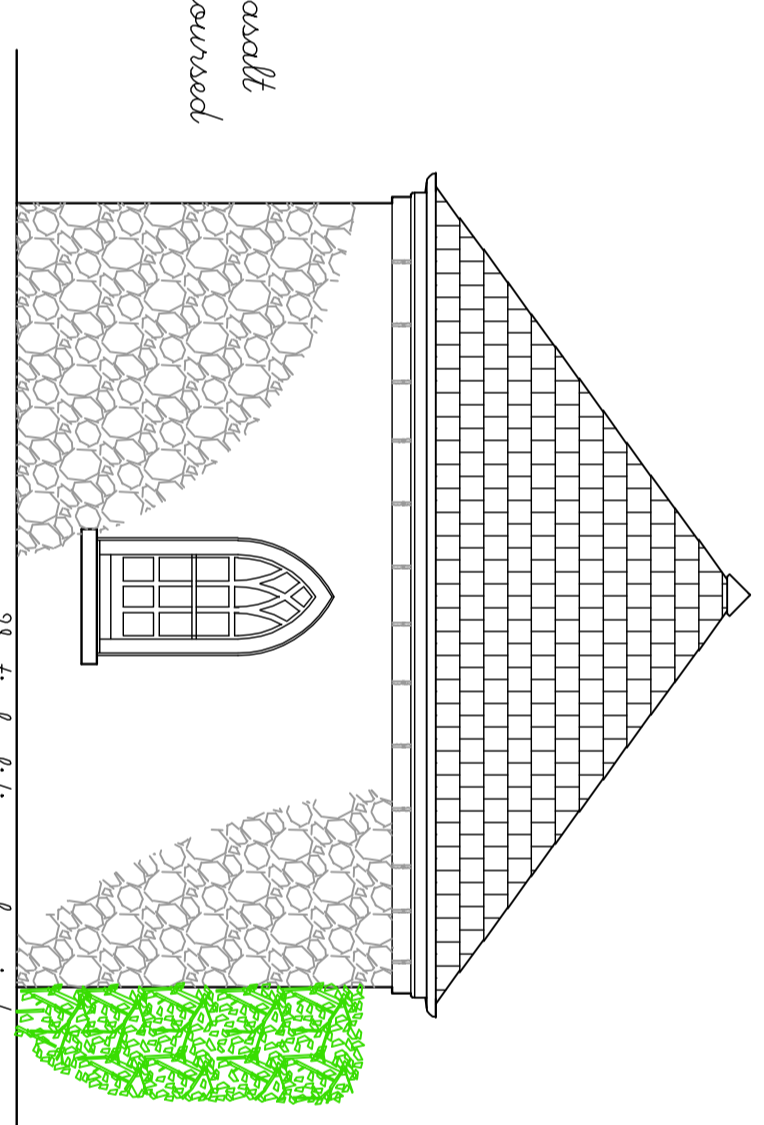

Cross Section scale 1/4" to 1'

Front Elevation scale 1/4" to 1'

Side Elevation scale 1/4" to 1'

Rear Elevation scale 1/4" to 1'

Side Elevation scale 1/4" to 1'

Floor Plan scale 1/4" to 1'

Session House

Church Road Graveyard Gate

scale 3/4" to 1'

Plaques polished white sandstone on white/green marble background with mahogany frame

Vestibule Memorial Plaques scale 1" to 1'

Church Gates Elevation scale 3/4" to 1'

Old Congregation Presbyterian Church, Randalstown