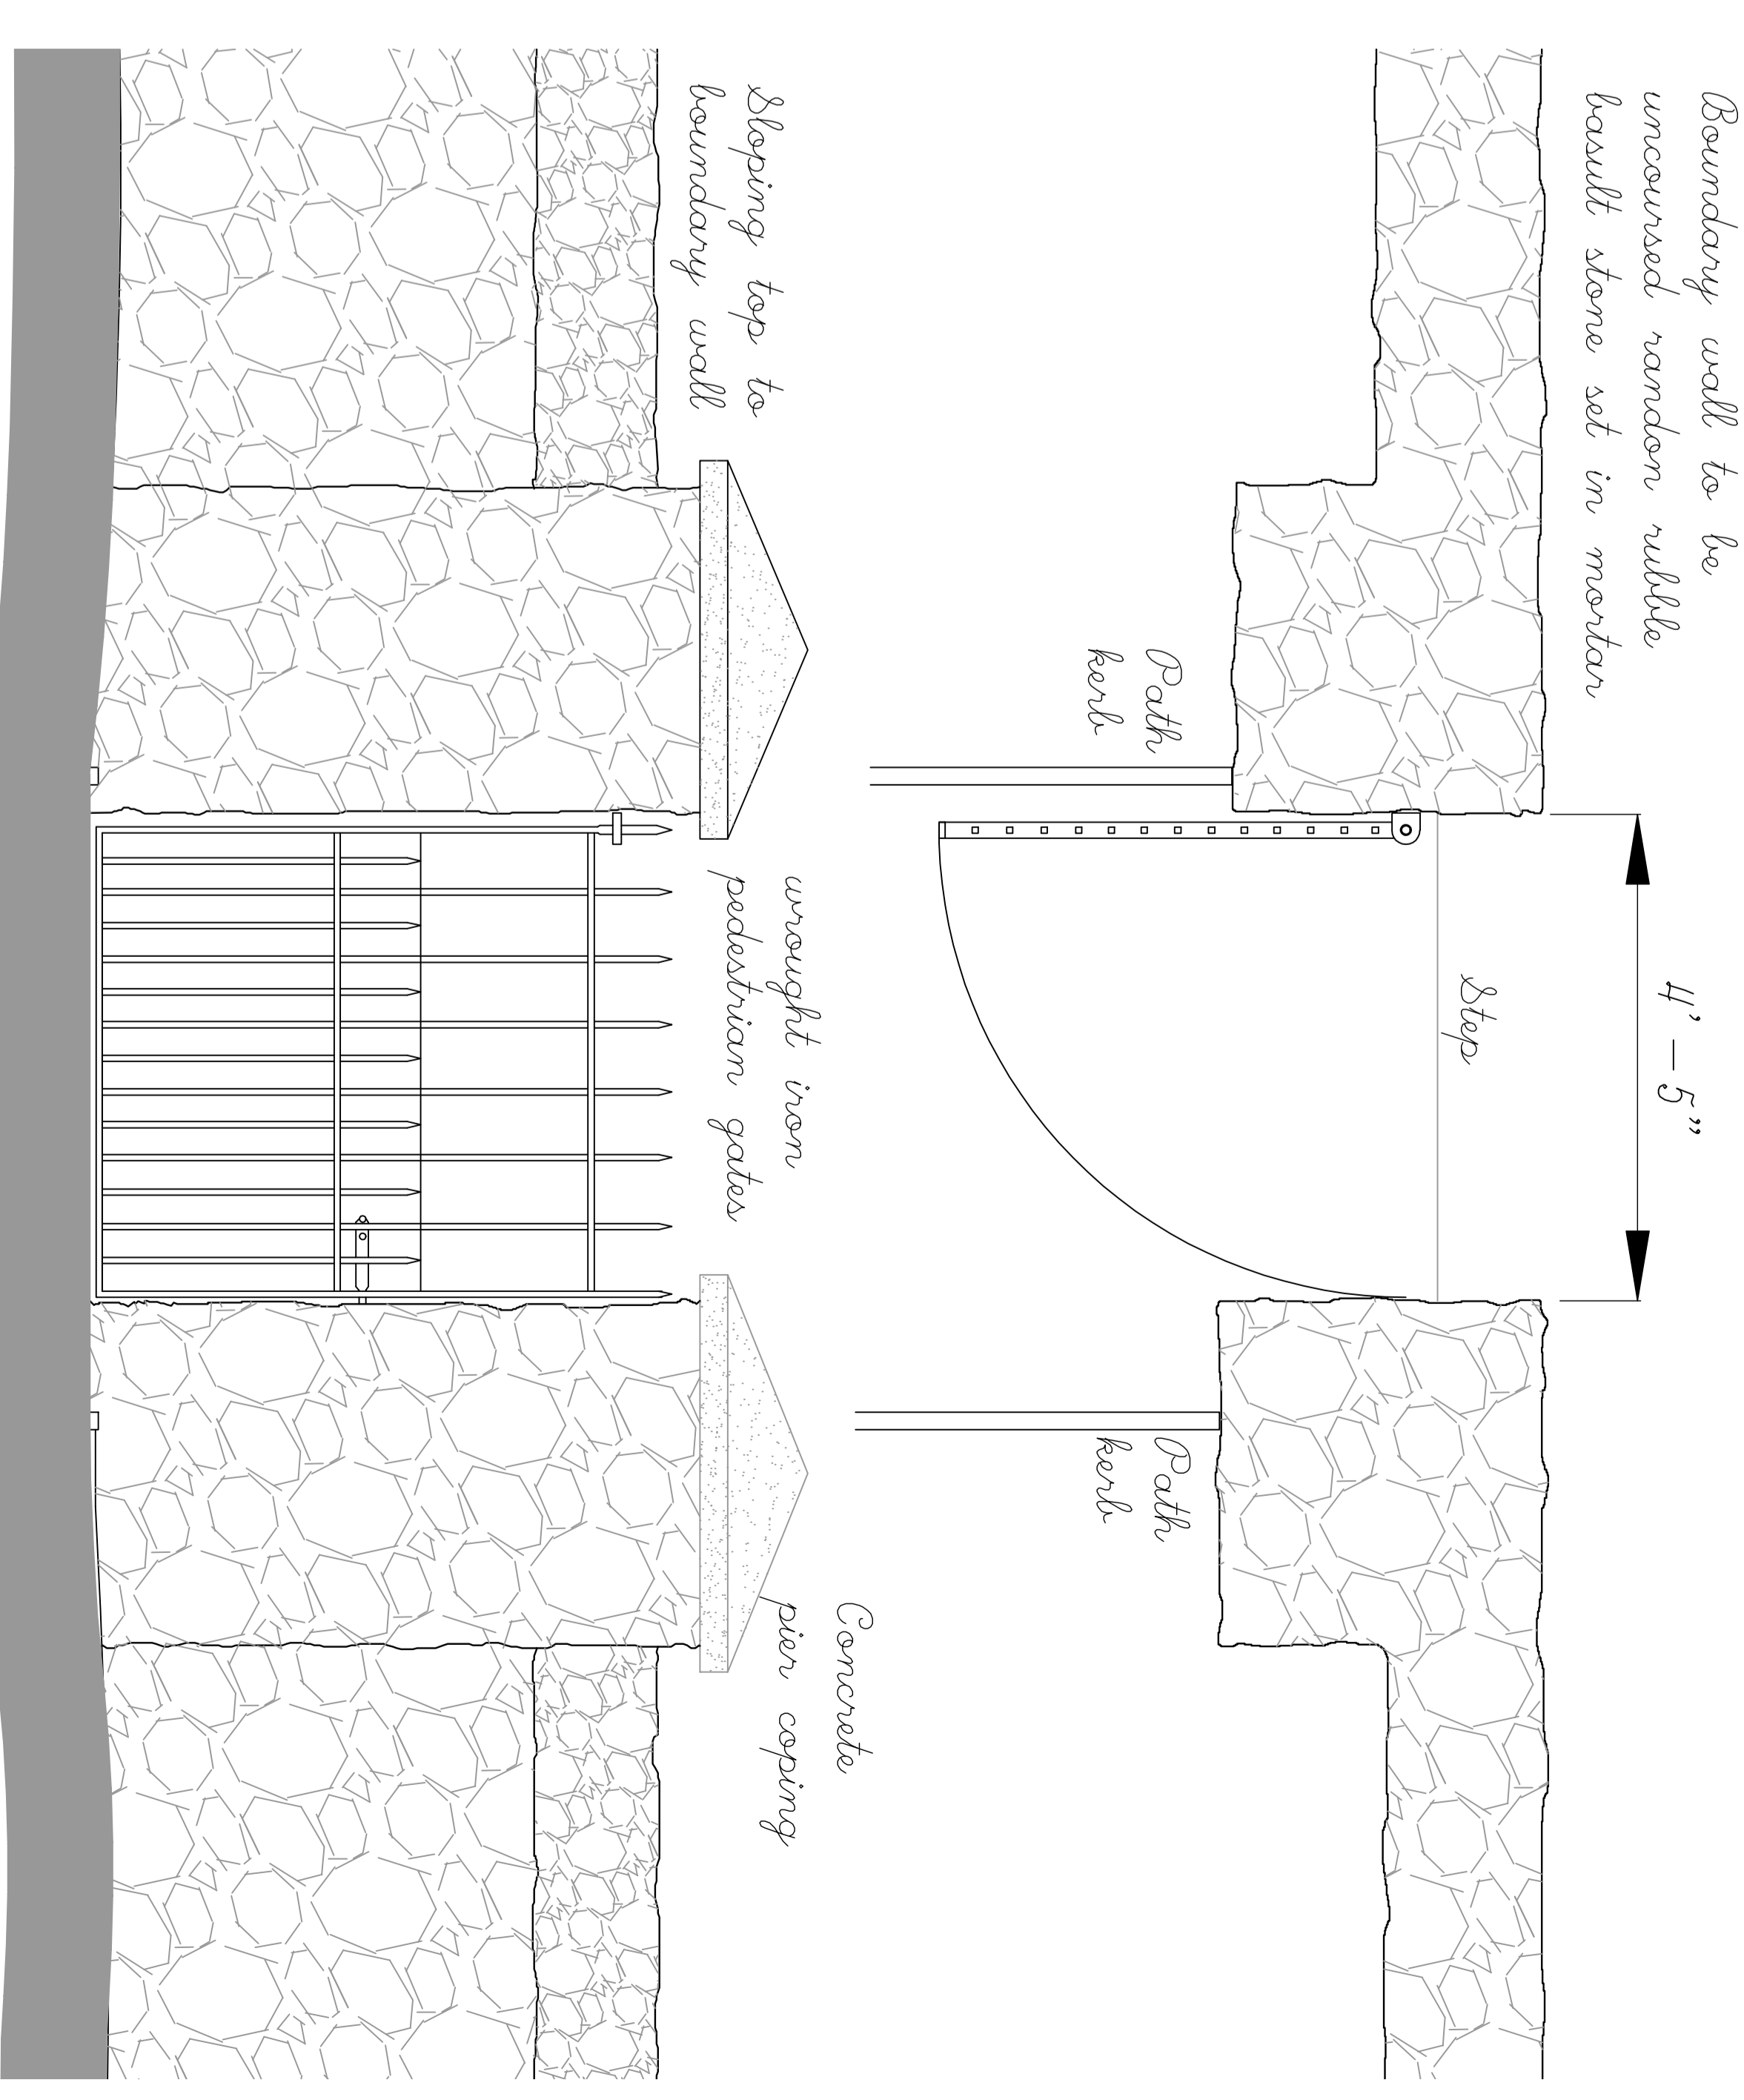

Cross Section scale 1/4" to 1'

Front Elevation scale 1/4" to 1'

Side Elevation scale 1/4" to 1'

Rear Elevation scale 1/4" to 1'

Side Elevation scale 1/4" to 1'

Floor Plan scale 1/4" to 1'

Session House

Church Road Graveyard Gate

scale 3/4" to 1'

Plaques polished white sandstone on white/green marble background with mahogany frame

Vestibule Memorial Plaques scale 1" to 1'

Church Gates Elevation scale 3/4" to 1'

Old Congregation Presbyterian Church, Randalstown