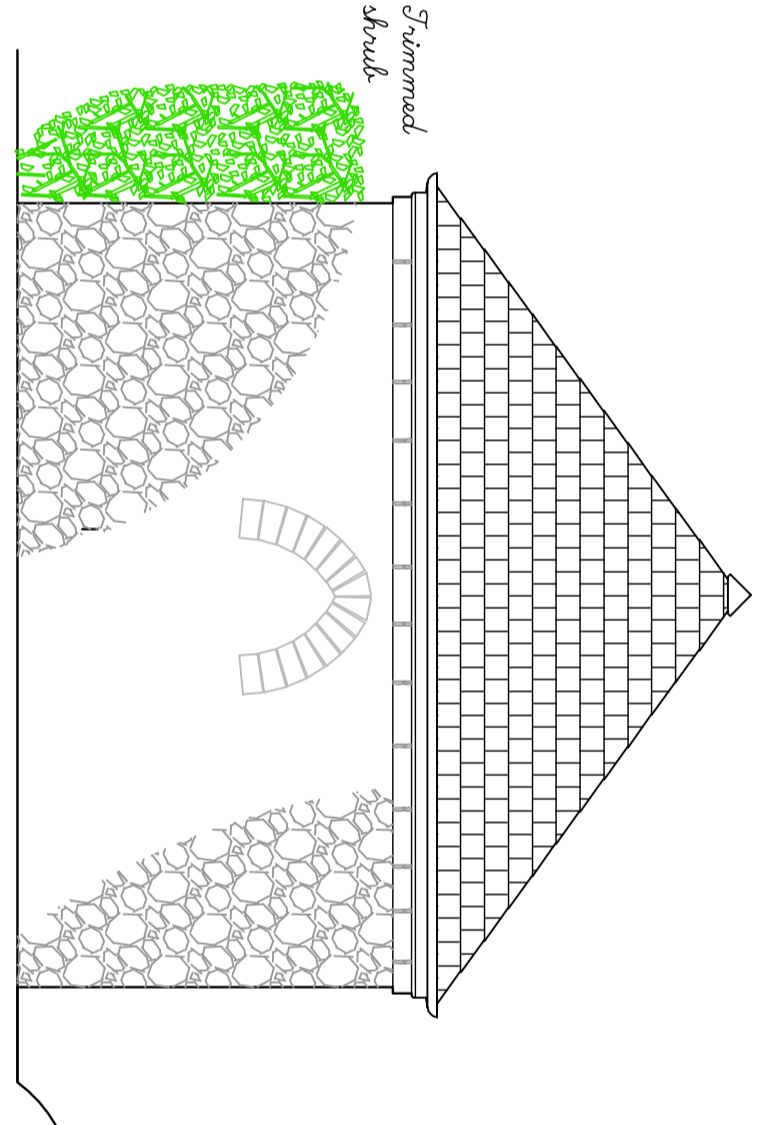

Cross Section scale 1/4" to 1'

Front Elevation scale 1/4" to 1'

Side Elevation scale 1/4" to 1'

Rear Elevation scale 1/4" to 1'

Side Elevation scale 1/4" to 1'

Floor Plan scale 1/4" to 1'

Session House

Church Road Graveyard Gate

scale 3/4" to 1'

Plaques polished white sandstone on white/green marble background with mahogany frame

Vestibule Memorial Plaques scale 1" to 1'

Church Gates Elevation scale 3/4" to 1'

Old Congregation Presbyterian Church, Randalstown