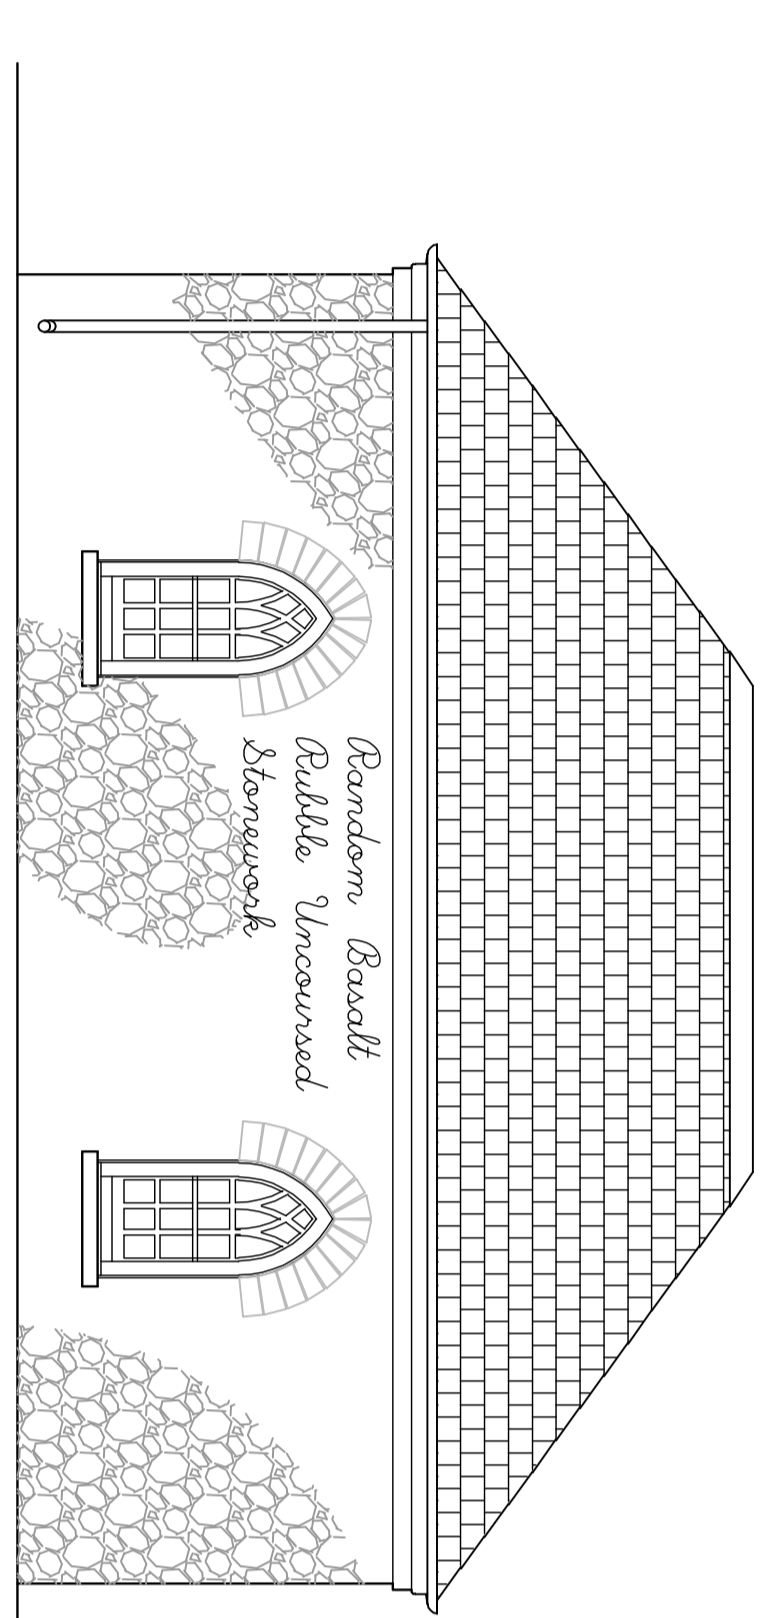

Cross Section scale 1/4" to 1'

Front Elevation scale 1/4" to 1'

Side Elevation scale 1/4" to 1'

Rear Elevation scale 1/4" to 1'

Side Elevation scale 1/4" to 1'

Floor Plan scale 1/4" to 1'

Session House

Church Road Graveyard Gate

scale 3/4" to 1'

Plaques polished white sandstone on white/green marble background with mahogany frame

Vestibule Memorial Plaques scale 1" to 1'

Church Gates Elevation scale 3/4" to 1'

Old Congregation Presbyterian Church, Randalstown