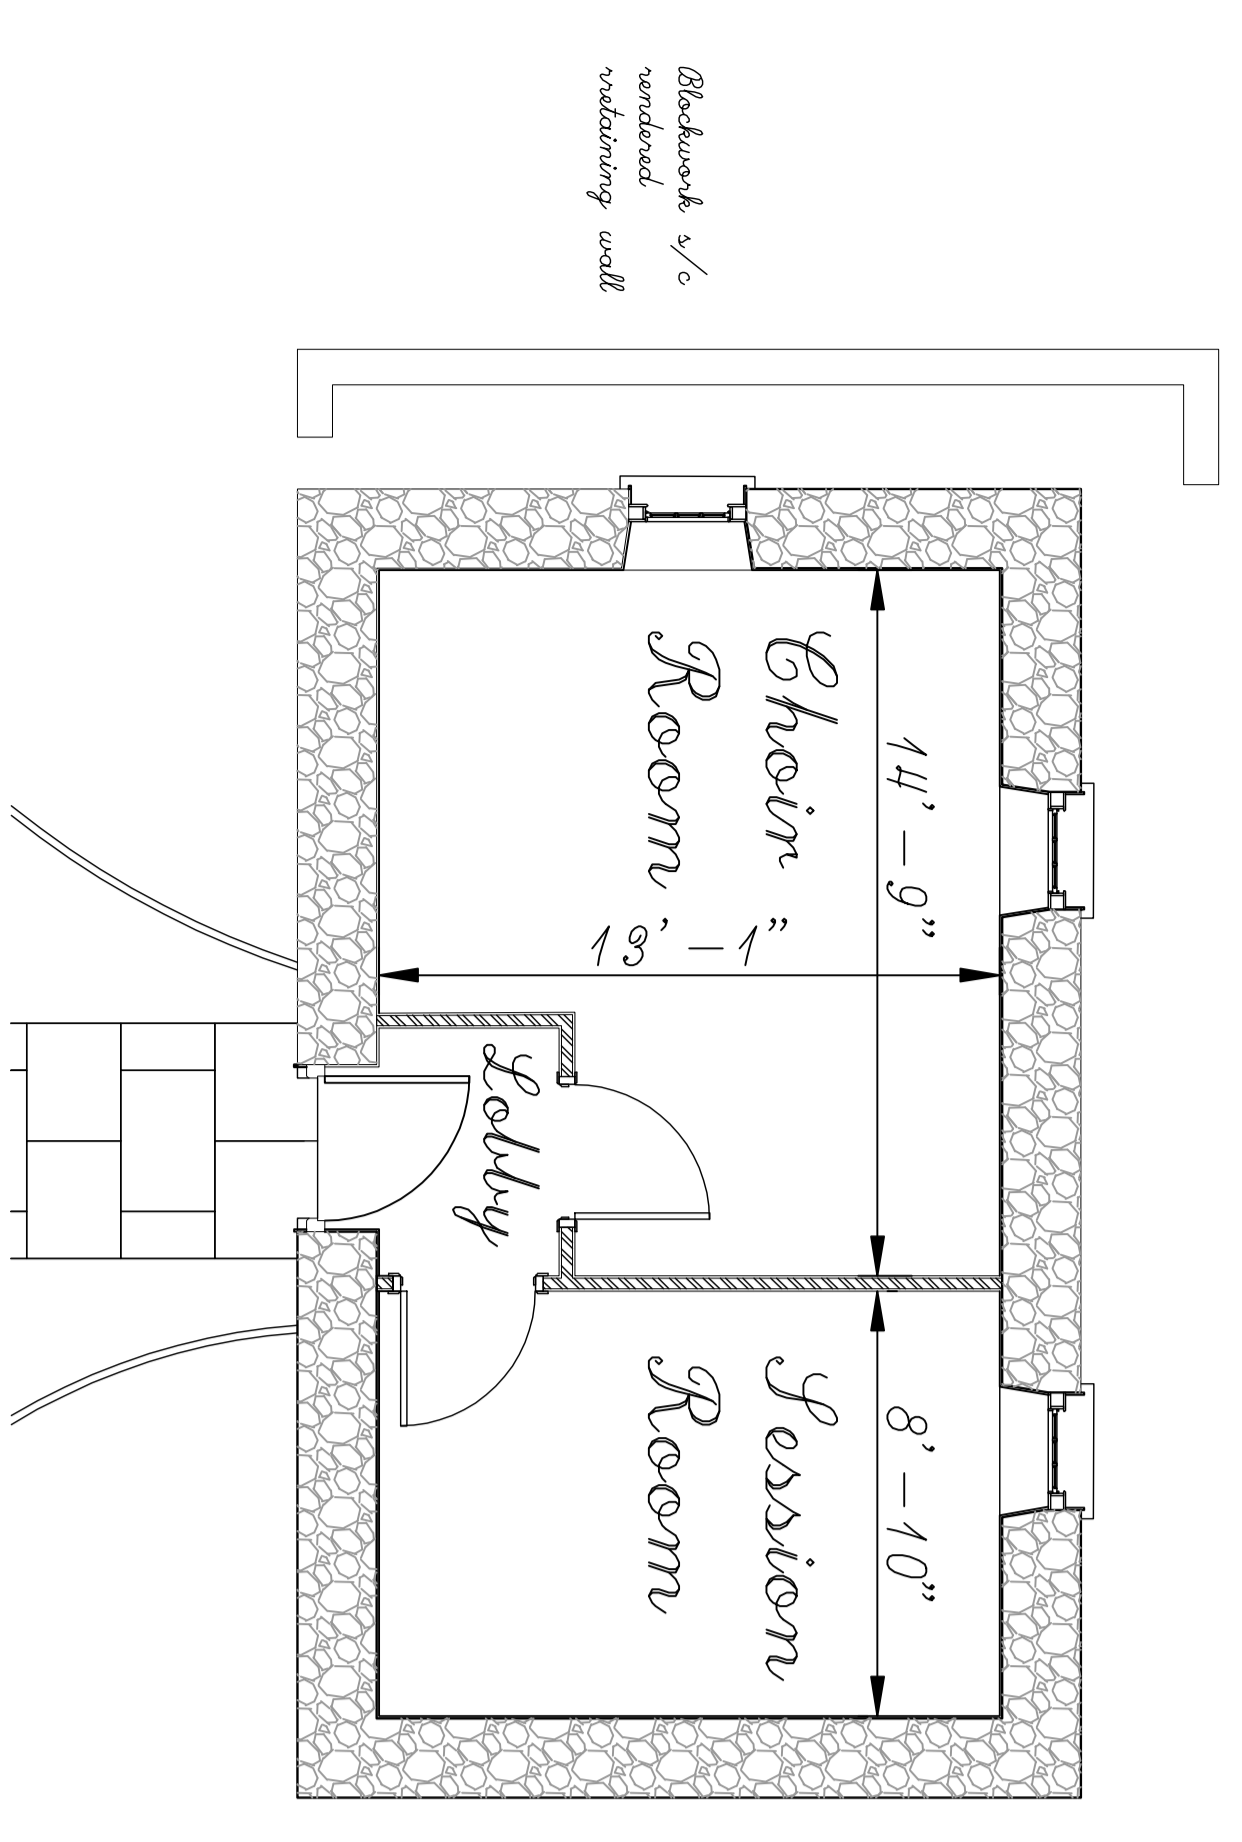

Cross Section scale 1/4" to 1'

Front Elevation scale 1/4" to 1'

Side Elevation scale 1/4" to 1'

Rear Elevation scale 1/4" to 1'

Side Elevation scale 1/4" to 1'

Floor Plan scale 1/4" to 1'

Session House

Church Road Graveyard Gate

scale 3/4" to 1'

Plaques polished white sandstone on white/green marble background with mahogany frame

Vestibule Memorial Plaques scale 1" to 1'

Church Gates Elevation scale 3/4" to 1'

Old Congregation Presbyterian Church, Randalstown